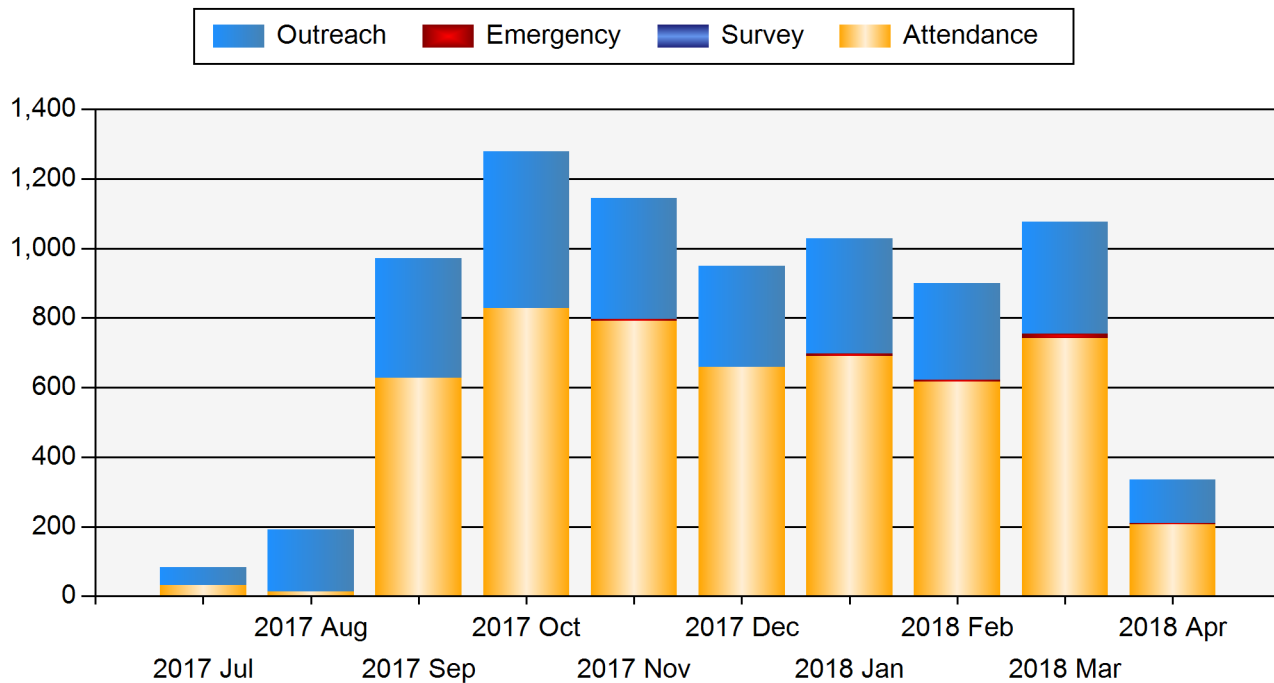

Total Messages Sent

* Monthly data shown on graph represents total messages sent for that month

Top Sites Using Outreach	# Msg	# Called
YONKERS PUBLIC SCHOOL DISTRICT	222	1,397,109
EARLY COLLEGE HIGH SCHOOL	231	64,058
Riverside High School	143	62,412
LINCOLN HIGH SCHOOL	145	50,469
YONKERS HSMS SUB-DISTRICT	40	46,468

Top Sites Using Emergency	# Msg	# Called
YONKERS PUBLIC SCHOOL DISTRICT	29	462,935
PAIDEIA SCHOOL 15	3	2,981
EARLY COLLEGE HIGH SCHOOL	1	1,446
ELEMENTARY SCHOOL 09	2	1,120

Top Sites Using Survey	# Msgs	# Called
There was no usage for this feature for the selected period. Need help? Call your Client Care Specialist.		

Top Sites Using Attendance	# Msgs	# Called
GORTON HIGH SCHOOL	121	50,970
LINCOLN HIGH SCHOOL	153	42,730
Riverside High School	121	42,220
EARLY COLLEGE HIGH SCHOOL	121	34,896
YONKERS HIGH SCHOOL	121	29,731