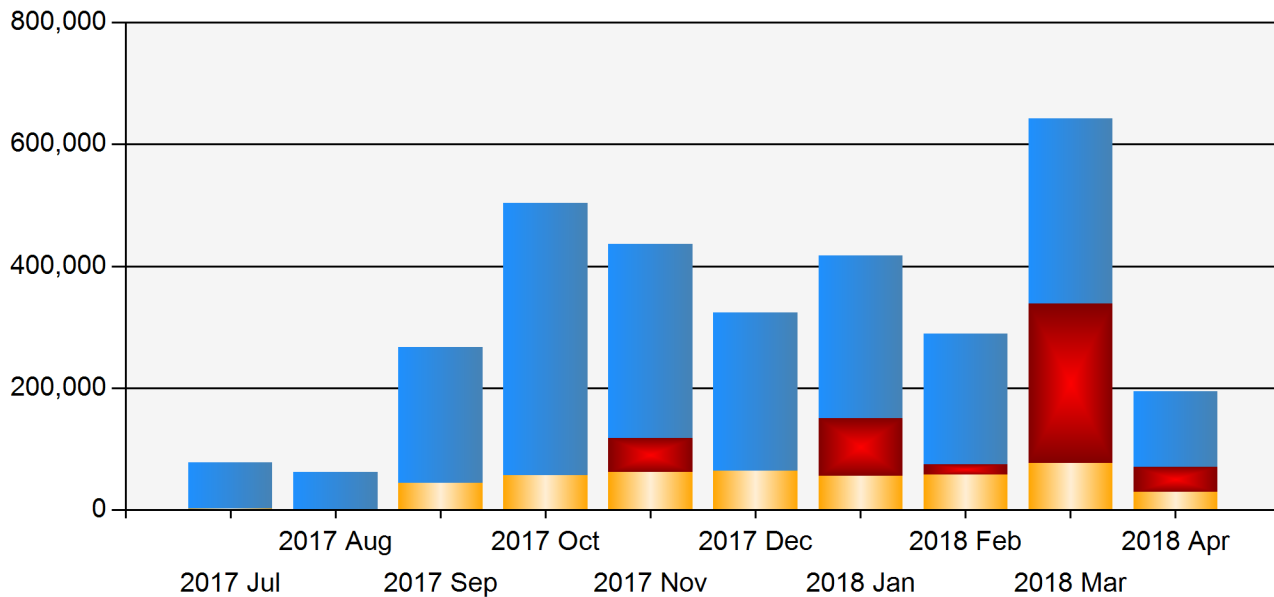

1 Jul 2017 - 13 Apr 2018

YONKERS PUBLIC SCHOOL DISTRICT

Account Information

Primary Client Care Contact: Connect Support
Telephone: (866) 360-2155
Email: ConnectSupport@blackboard.com
Contract End Date: 2 Feb 2022
Total Phones Called: 3,215,516
Unique Messages Sent: 7,959
School Adoption Rate: 85%: 45 of 53 sites

Message Type Usage
By Phones Called

* Percentages are rounded to the nearest whole number

Total Phones Called

* Monthly data shown on graph represents total phones called for that month

Total Messages Sent